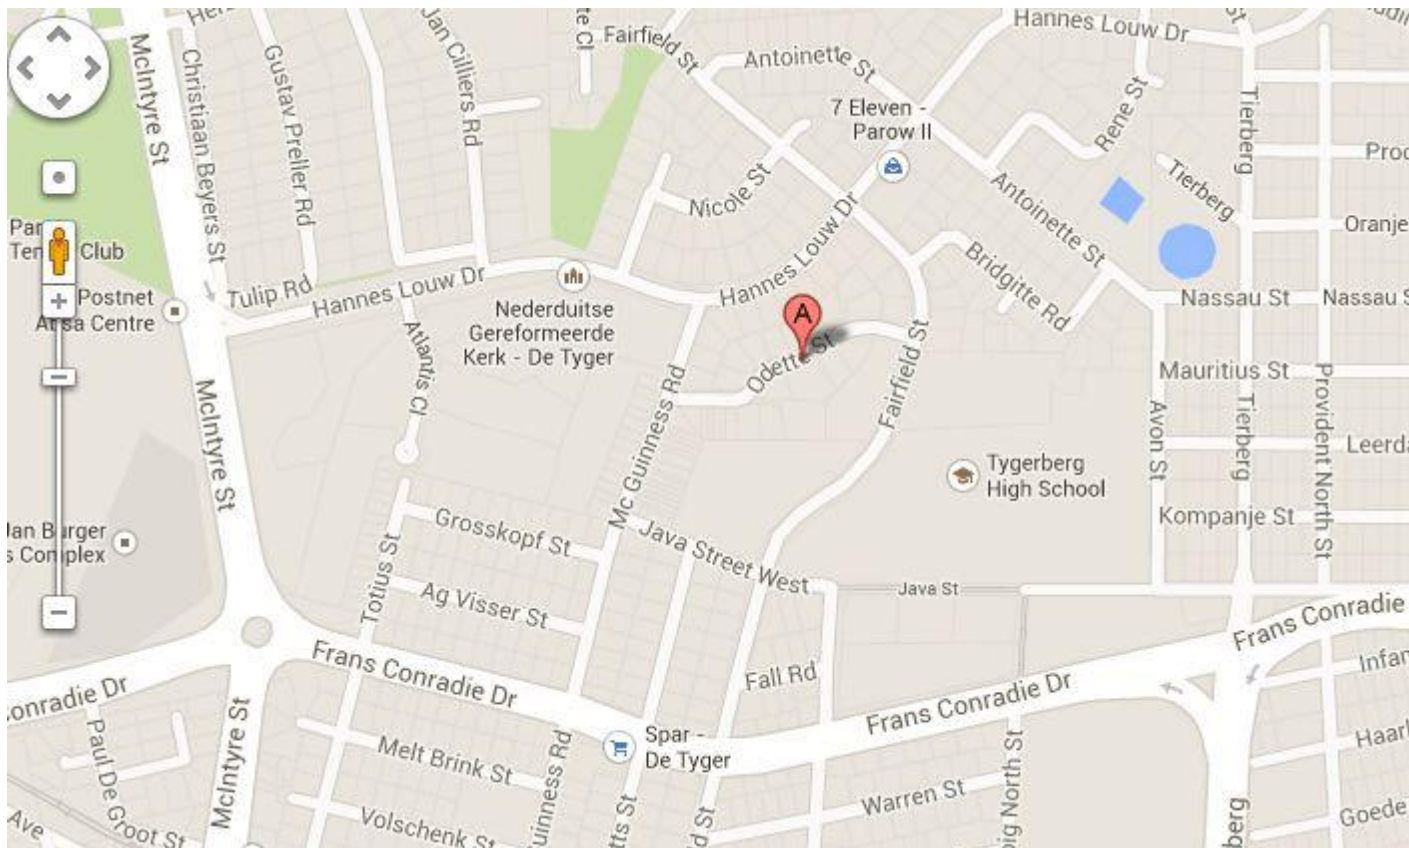

Venue – iNkosi Lodge

9 Odette Street, De Tijger
From the N1 towards Paarl

- Take the Platteklouf McIntyre turn off
- At the top of the bridge turn onto McIntyre Road (towards Parow, NOT Platteklouf)
- Turn Left into Hannes Louw Avenue
- First Stop street turn right into McGuinness Road
- First street left into Odette Street
- iNkosi Lodge is number 9 on the right