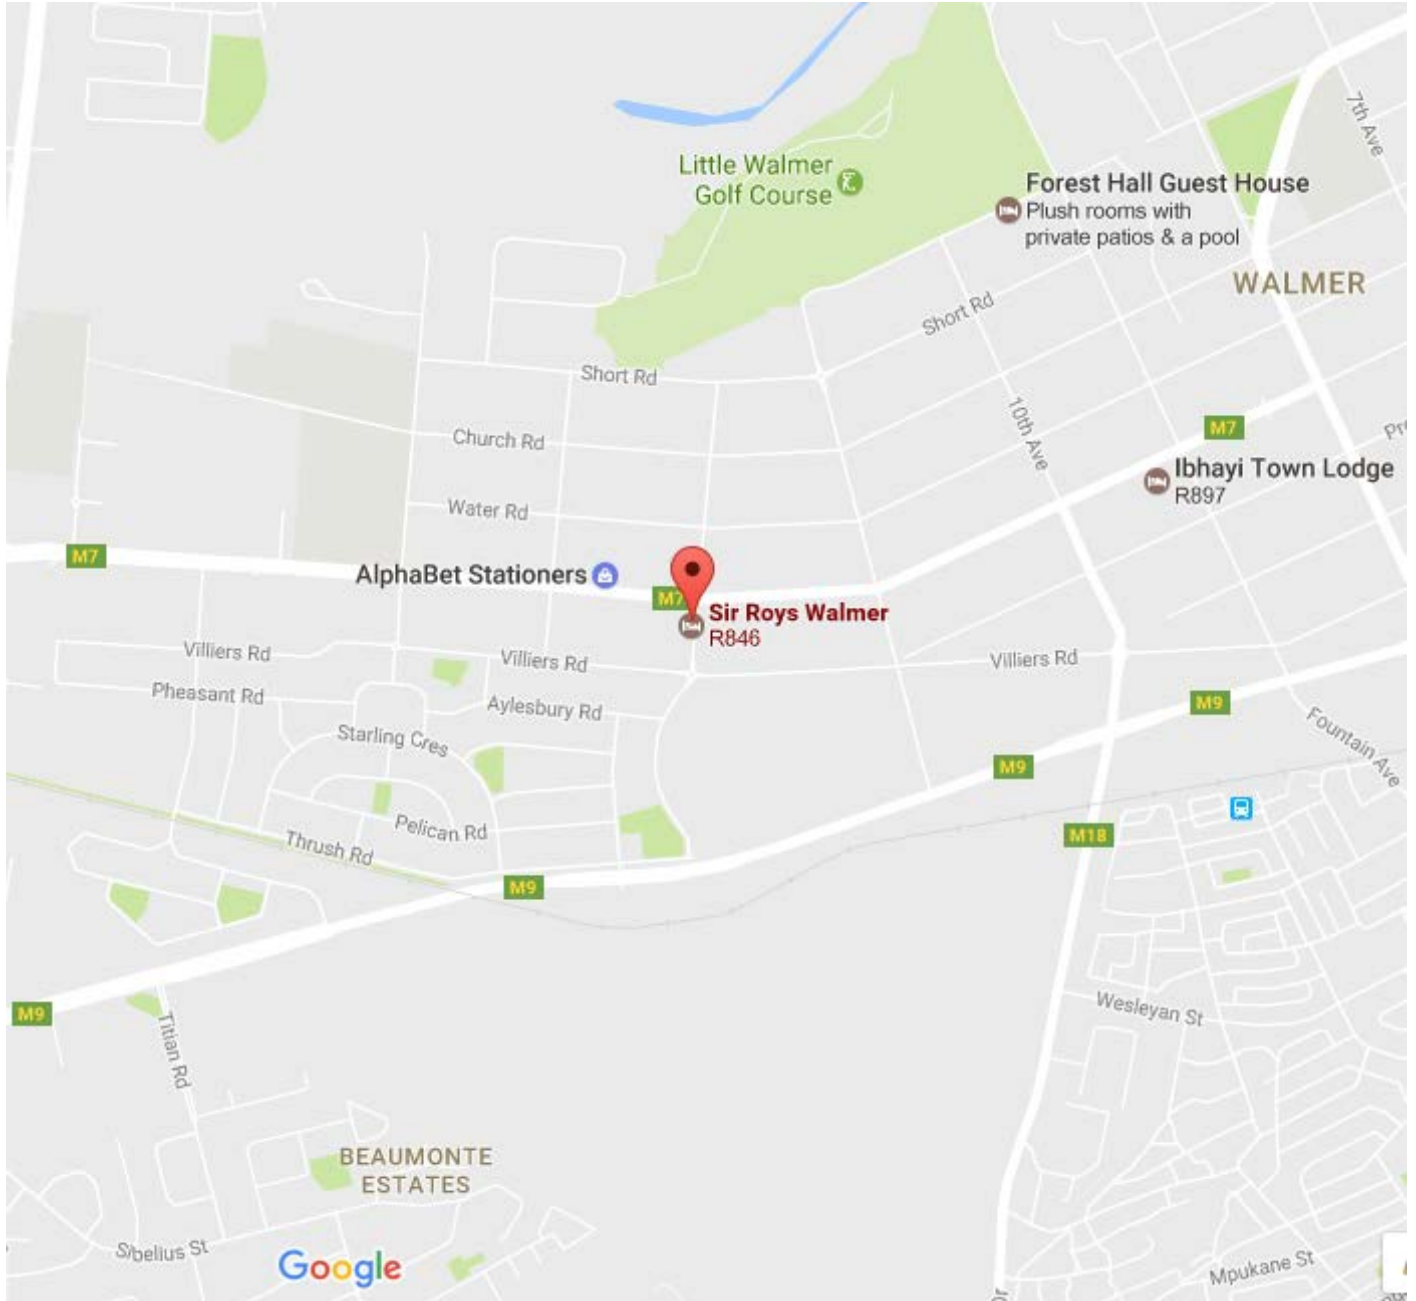

Venue – Sir Roys

Sir Roys Walmer, 12th Avenue, Port Elizabeth

If there are any problems, please do not hesitate to contact the Staff Training offices at (021) 839 3021 or 082 687 8583