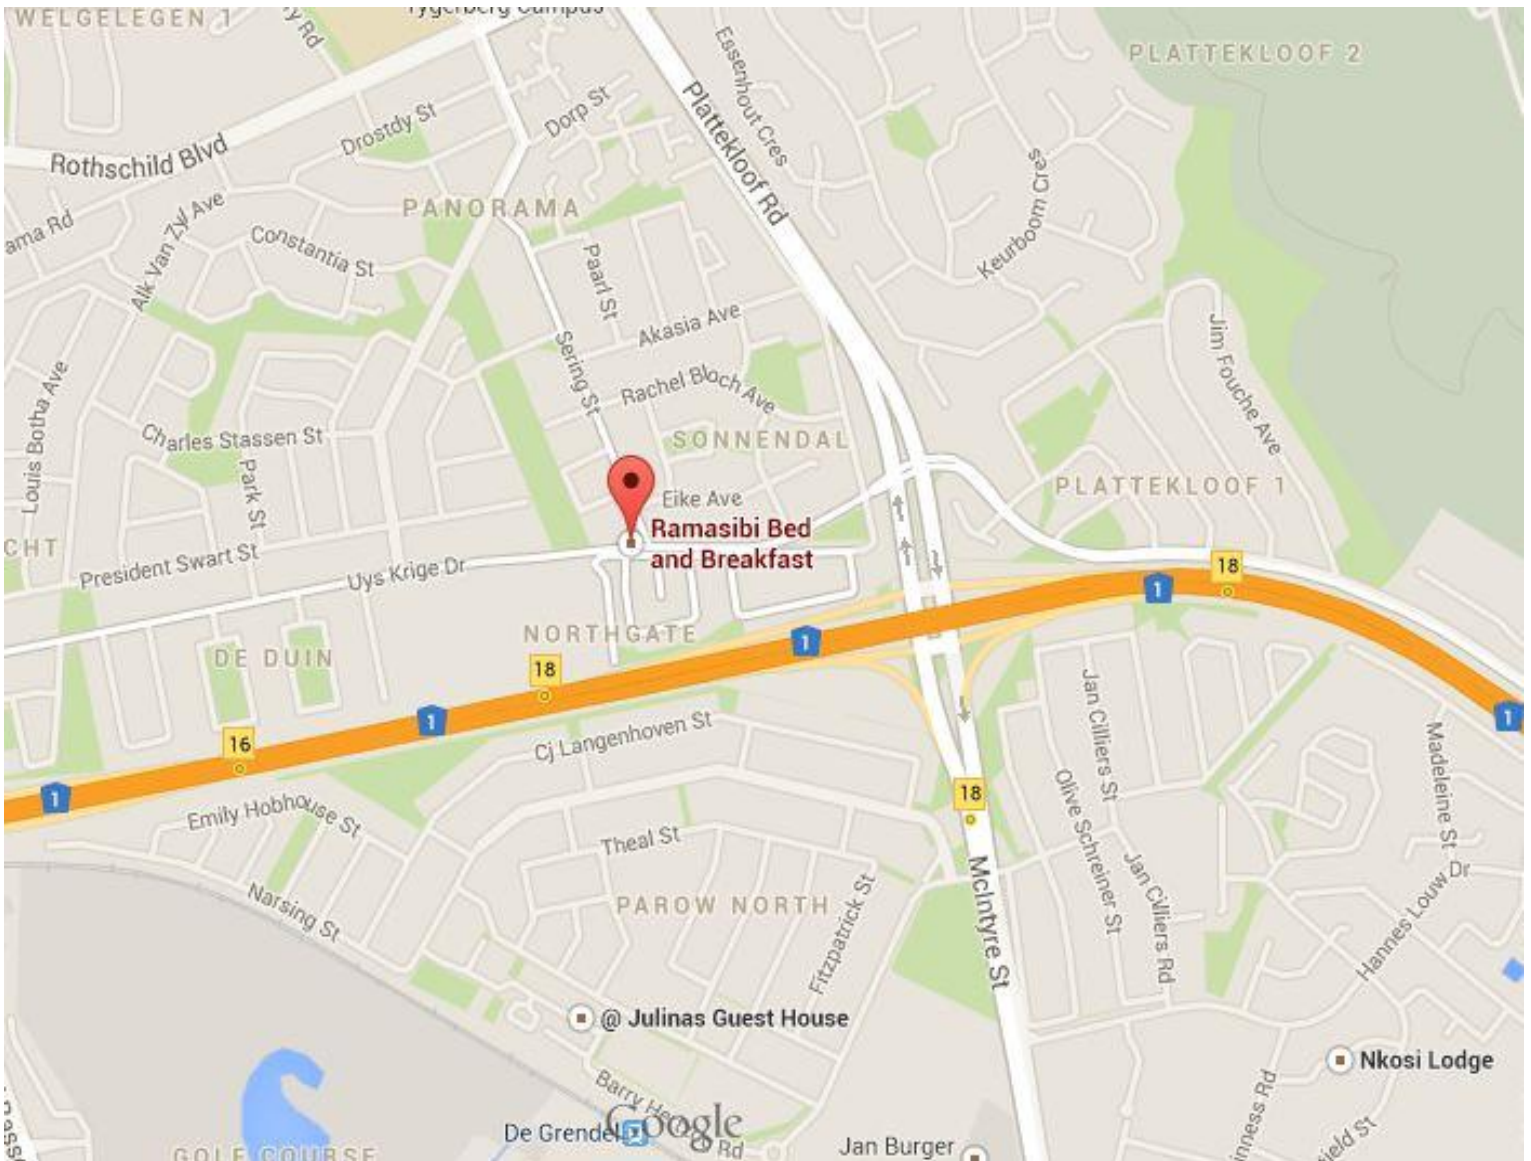

Venue – Ramasibi

83 Uys Krige Drive (used to be Hendrik Verwoerd) corner Sering Street
Panorama, Parow, Cape Town, 7500
Cell: 082 88 22 104 / Tel: 021 939 0476 / Fax: 0866 570 322

Public transport: Take a train to Parow main station, take a taxi to Panorama (tell the driver you would like to get off at 400) and it will go right past the venue.