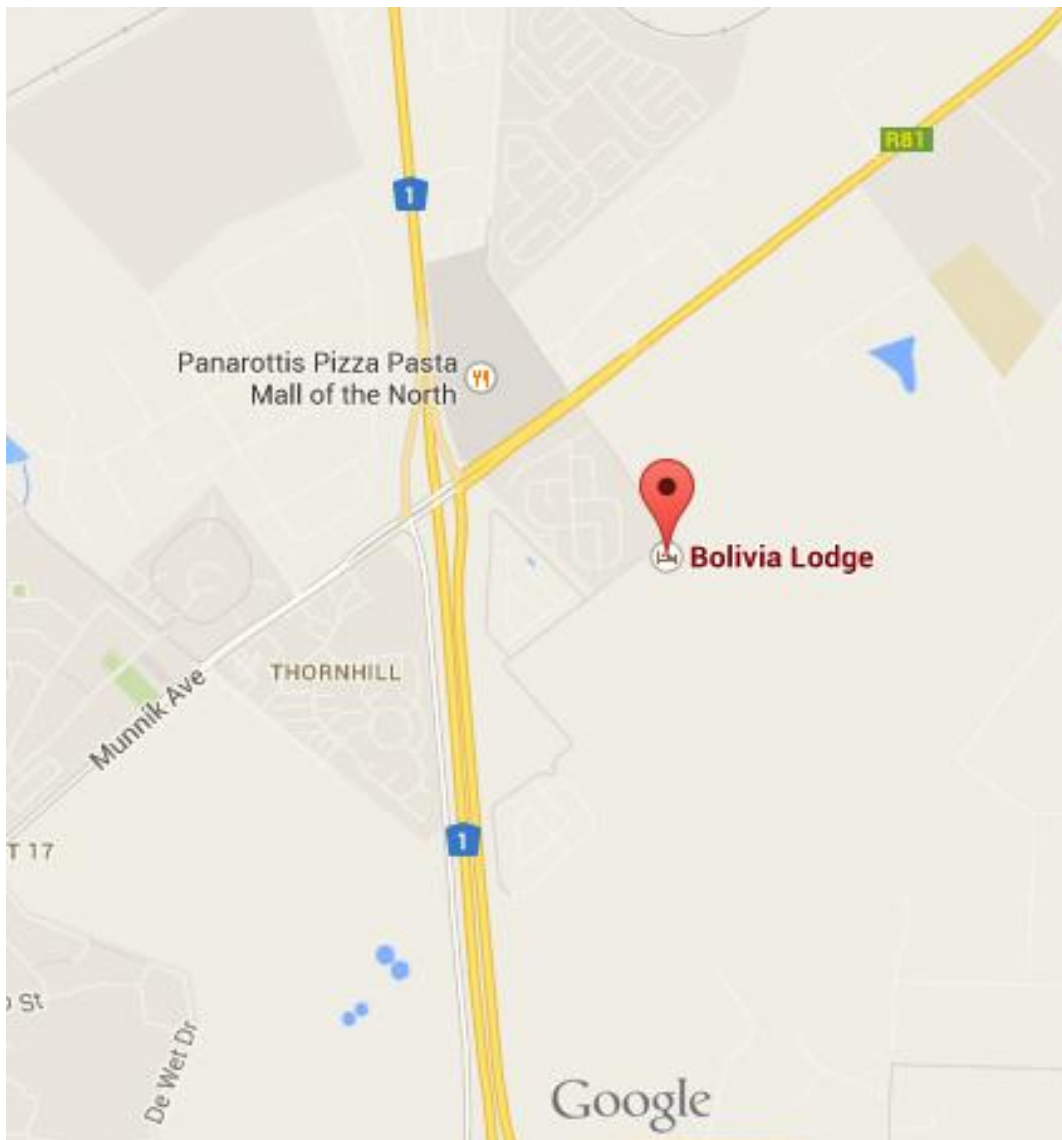

Venue – Bolivia Lodge

Modjadjiskloof Road, R81

Traveling on Thabo Mbeki Street, towards the N1 to Pretoria take the second street to your right into Mark Street. Then turn right again into Grobler Street. Keep driving straight ahead until you reach the off-ramp for Duiwelskloof Road (R536).

Turn left onto the off-ramp, then you will pass "Broadlands Development" on the left hand side. At the next off-ramp, turn right and keep driving until you reach the lodge.

If there are any problems, please do not hesitate to contact the Staff Training offices at (021) 839 3021 or 082 687 8583